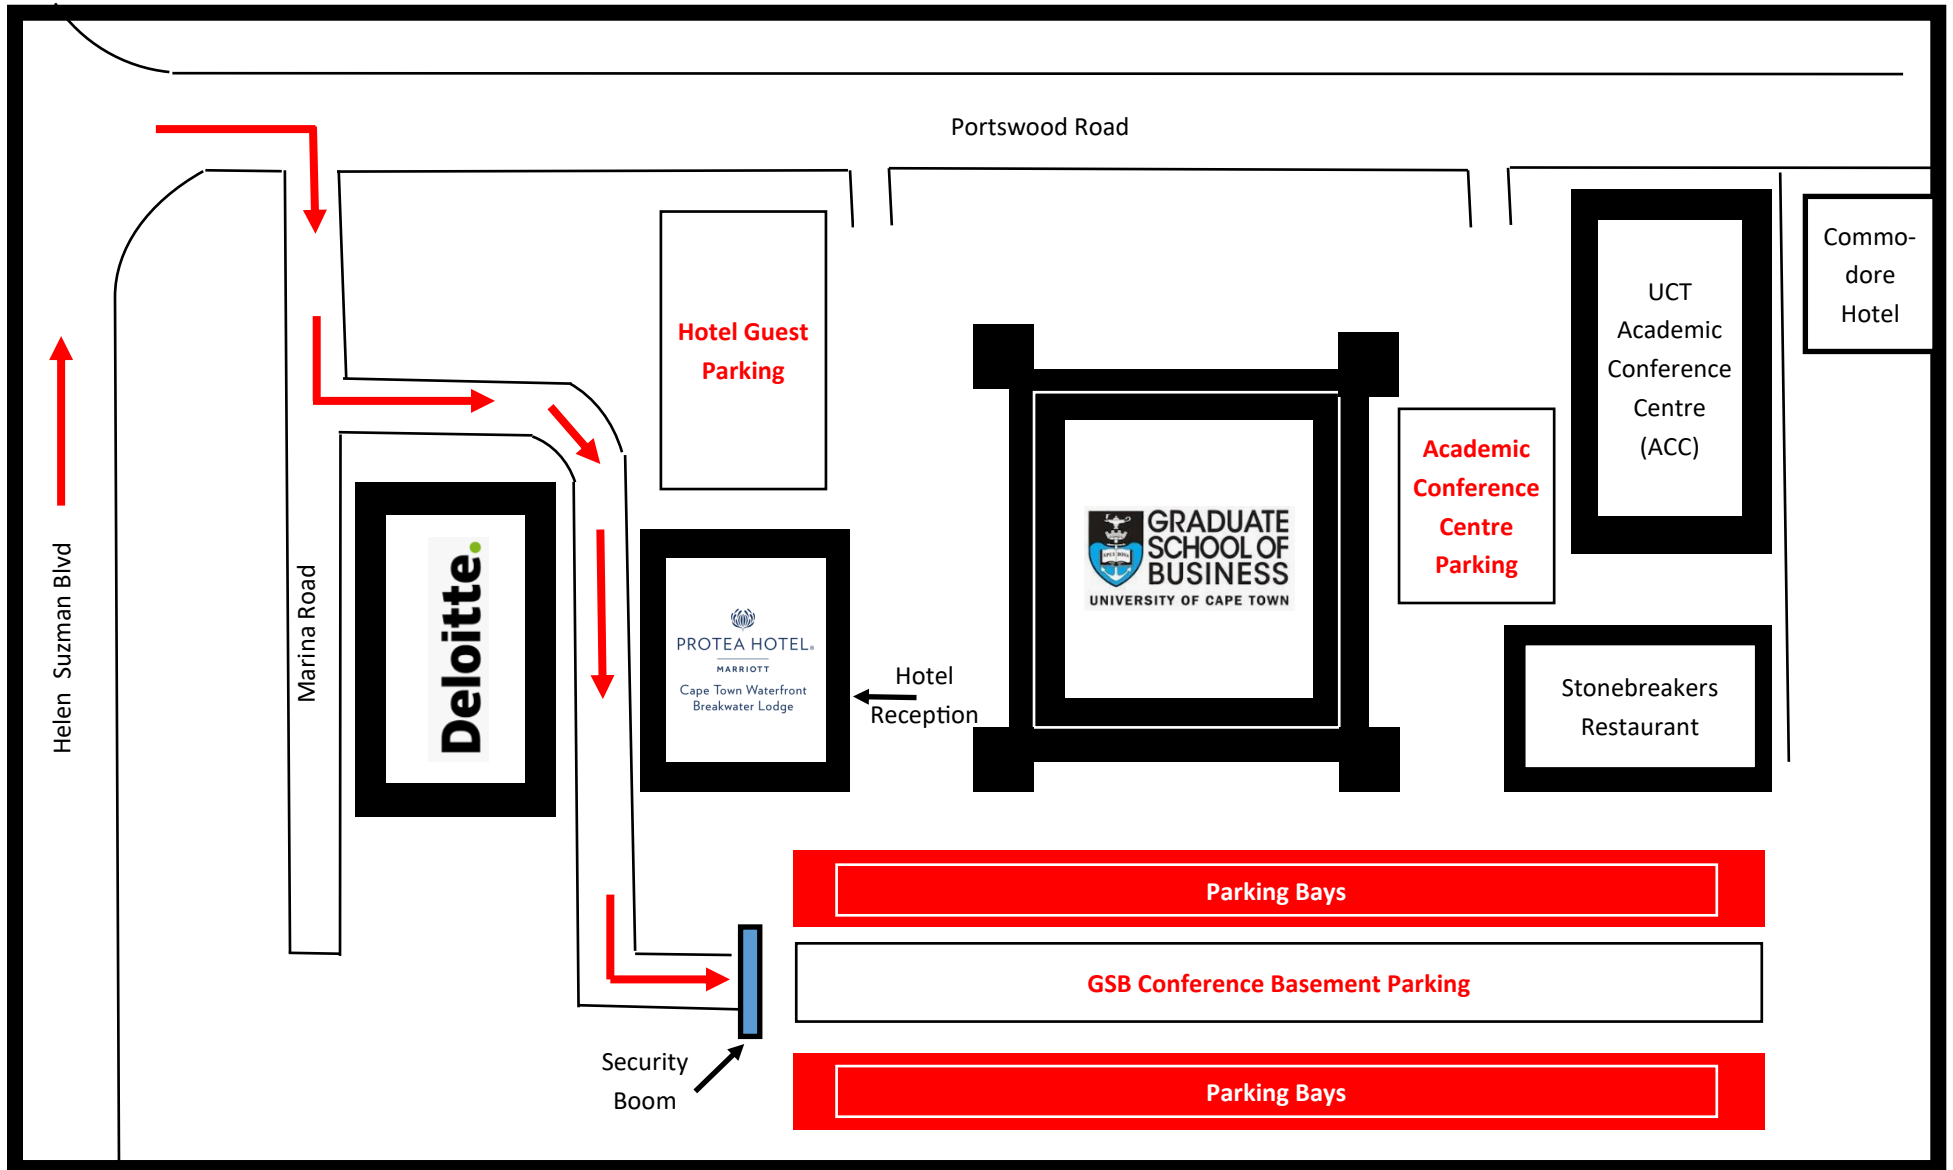

## Directions to UCT Graduate School of Business Conference Parking & Protea Hotel by Marriott® Cape Town Waterfront Breakwater Lodge

## Directions to UCT Graduate School of Business Conference Parking & Protea Hotel by Marriott® Breakwater Lodge

GPS : -33.907065,18.415537

Directions to Protea Hotel by Marriott® Breakwater Lodge from Cape Town International Airport:

- Take the N2 from the Airport to Town
- Carry on straight passed the Southern Sun Waterfront Hotel on your left and at the second set of traffic lights, turn right into Helen Suzman Boulevard
- Take the right hand lane that leads to a small set of traffic lights leading into Portswood Road
- Turn right into Portswood Road
- The **GSB Conference Basement Parking** can be reached by taking the first road on one's right hand side.
- Please follow the GSB signs until you reach the security boom
- **Hotel Guest Parking** can be reached by taking the 2<sup>nd</sup> entrance on one's right hand side when coming down Portswood Road (towards the Waterfront)
- The UCT **Academic Conference Centre Parking** will be the 3<sup>rd</sup> entrance on one's right hand side.